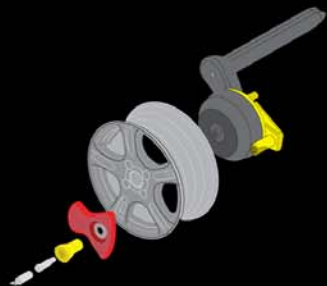

AL-KO SECURE

THE AL-KO SECURE WHEEL LOCK IS THE MOST SECURE ANTI-THEFT DEVICE AVAILABLE FOR ANY CARAVAN WITH AN AL-KO CHASSIS WITH ALLOY WHEELS. THE SOLD SECURE DIAMOND STANDARD WHEEL LOCK PROVIDES THE HIGHEST LEVEL OF PROTECTION TO ENSURE THAT THE CARAVAN REMAINS SAFE AND SECURE ON SITE, AT HOME OR IN STORAGE.

With over 33,000 security combinations, a 9 pin anti-pick radial lock mechanism and a registered key management system, AL-KO Secure is the most effective anti theft deterrent available for caravans.

Leading insurance companies offer significant discounts where AL-KO Secure is fitted and when combined with other AL-KO Security Devices (pages 6 & 7) even greater reductions can be achieved.

HOW THE AL-KO SECURE WHEEL LOCK IS FITTED

Visit WWW.AL-KO.CO.UK for advice on fitting AL-KO Secure ("Will it fit?" Section)

PRODUCT FEATURES

- 33,000+ security combinations
- Portable & easy to fit
- Highly visible anti-theft deterrent
- Sold Secure Diamond approved
- Insurance approved
- Registered key management system
- 9-pin anti-pick radial lock mechanism
- Protective Alloy Cover (also sold as optional extra)
- AL-KO Secure Compact Kit
- AL-KO Secure Plus Kit
- AL-KO Secure Premium Kit