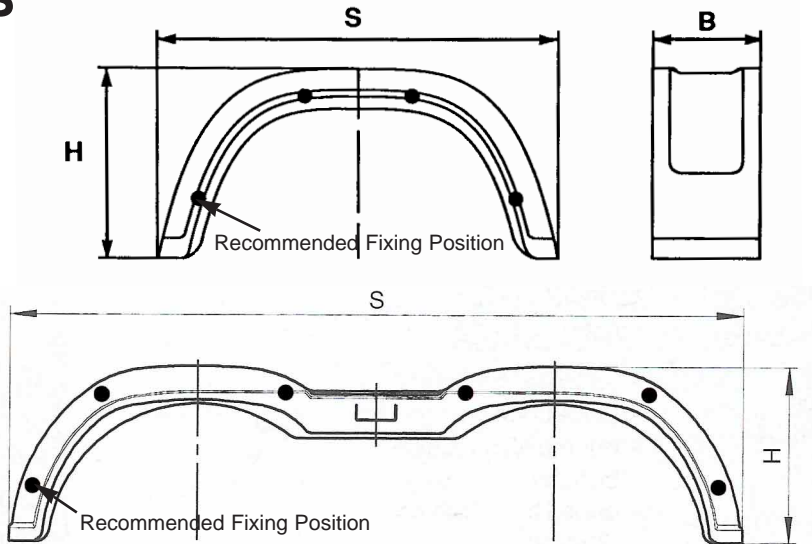

AL-KO's galvanised steel mudguards are designed to provide the very best protection under the most adverse weather and road conditions.

The galvanised steel range of single and tandem mudguards are manufactured to strict quality control and quality assurance procedures, using 275 grams of zinc for each square meter of coating. Besides the finest materials, the design too, ensures a long trouble-free life. The tandem mudguards also have an integral strengthening plate to counteract denting and provide exceptional rigidity.

Mudguards

Technical Specifications

Plastic

Part No.	Type	Width B mm	Height H mm	Length S mm	Weight Kg	Suitable For Tyre Sizes
245820	E2070	200	335	720	1.22	145/155 x 13
245821	E2275	220	335	770	1.36	165/175/185 x 13
245822	E2475	240	335	770	1.50	175/185 x 14
245823	E2680	260	335	820	1.64	195 x 14
246120	T221462	220	349	1462	2.06	most 12, 13 & 14"

Orange Reflector - Part No. 246644 (box 50 pcs)

Galvanised Steel

Part No.	Type	Width A mm	Height D mm	Length C mm	Radius B mm	Weight Kg	Suitable For Tyre Sizes
212244	Single	150	295	560	280	1.6	400 x 8
642006	Single	150	335	600	300	1.7	145 x 10, 500 x 10
212247	Single	190	330	680	340	2.2	500 x 12, 145 x 12
212248	Single	200	390	750	375	2.7	155 x 12, 145 x 13 155 x 13, 165 x 13
212257	Single	240	445	860	430	3.6	175 x 13, 175 x 14 185 x 14, 650 x 16
212263	Tandem	220	375	1390	375	4.5	145 x 10, 165 x 13
212261	Tandem	200	375	1550	375	4.2	145 x 12, 155 x 12 145 x 13, 155 x 13
212627	Tandem	260	410	1500	400	5.4	175 x 13, 185 x 13 175 x 14, 185 x 14 650 x 16