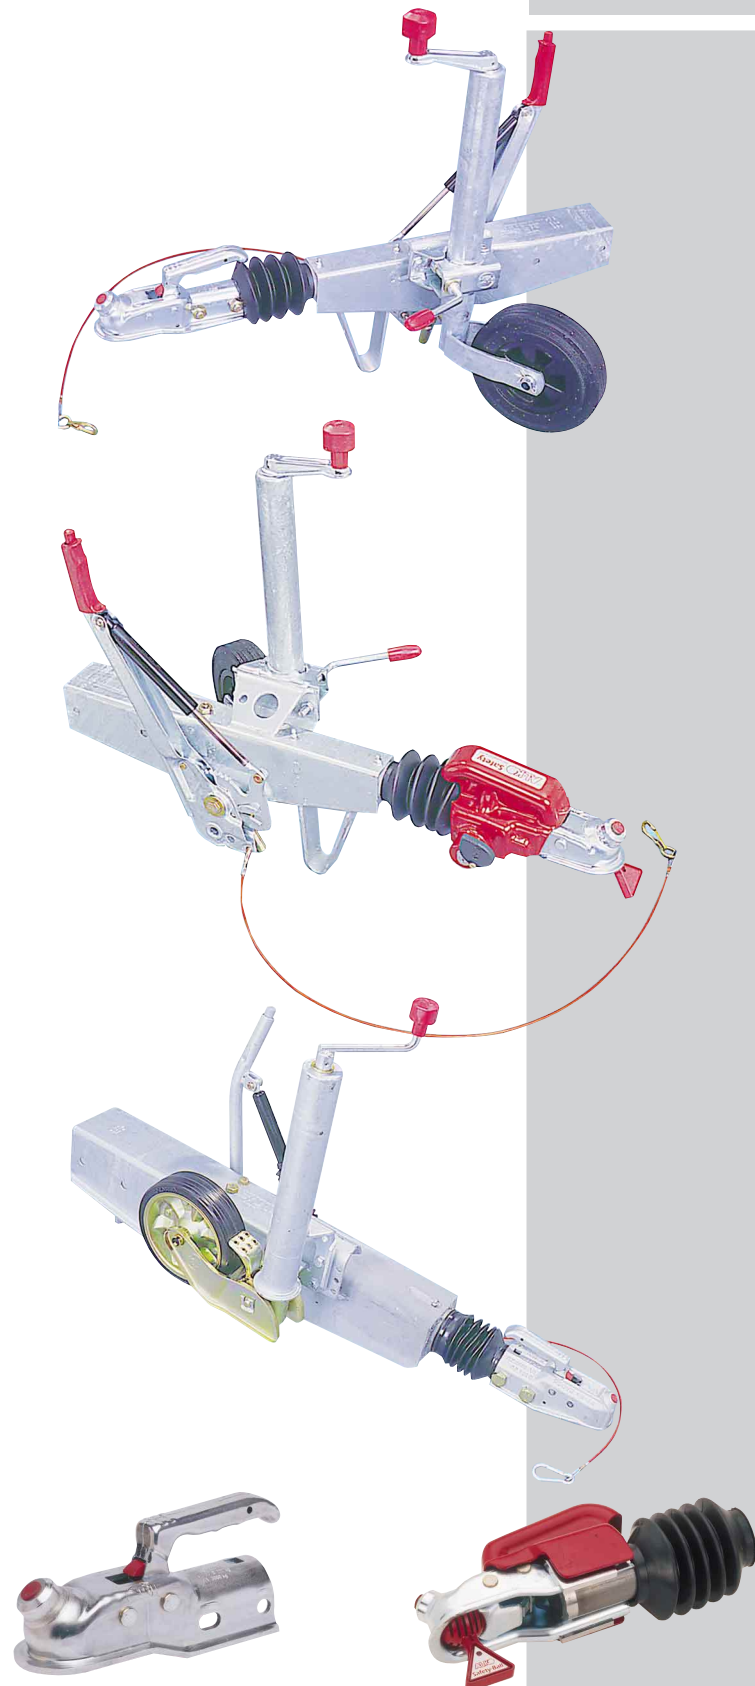

In addition to the safe coupling indicator button, the new generation heads now combine a wear indicator plus an actuating handle which provides a reassuring audible signal once successful attachment has been made. Coupling has never been easier or safer!

The new range also specifies a robust jockey wheel/prop clamp mounting bracket.

To complete the system AL-KO offer two security devices; a heavy duty padlock or the AL-KO Safety Anti-Theft Device. Both security devices may be used in conjunction with the AL-KO Safety ball to prevent unauthorised towing of the trailer using a hook. The AL-KO Safety has been tested by Sold Secure and is approved to withstand a five minute attack test. Insurance discounts may be negotiated if an approved Sold Secure device is fitted.

All AL-KO overrun hitches are hot dip galvanised to ensure a long lasting weatherproof finish.

Strict quality control and quality assurance procedures ensure that the overrun hitch you order is manufactured and assembled to the highest standards.

Each overrun hitch has full EU type approval.

Specially designed for use with asbestos free, high performance auto-reverse brakes. Combined with the progressive damping characteristics of the shock absorber system, the AL-KO overrun hitch provides smooth braking operation in safety and comfort.

Ak300 Coupling

Coupling head fitted with AL-KO Safety Device & AL-KO Safety Ball