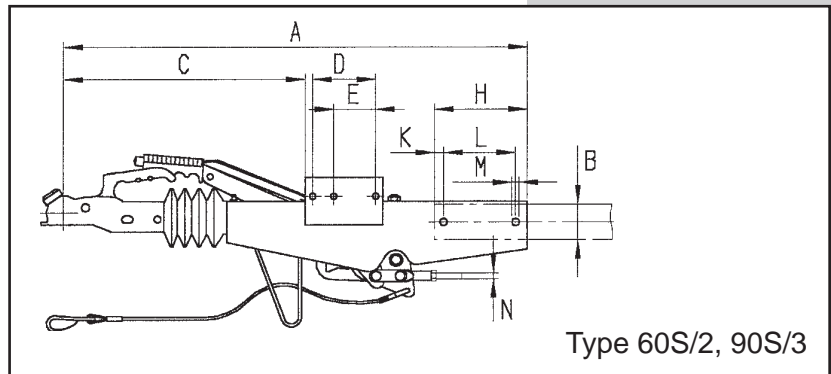

AL-KO Overrun System

Specification and Technical Data

Vehicle Technology

The AL-KO overrun device is designed for use with axles and wheel brakes from the AL-KO range, but are equally suited for use with non AL-KO axles and wheel brakes, providing all the technical requirements are met. Our technical department will be pleased to assist you.

- Auto-reverse for trailers over 25 km/h
- Power handbrakes on all types
- New generation coupling head with visual and audible safety indicators
- Two security devices and the AL-KO Safety ball ensure complete peace of mind. Insurance discounts may be negotiated on fitment of the AL-KO Safety device
- Heavy duty jockey/prop clamp brackets
- Supplied complete with breakaway cable and welded support bracket.
- Full EU and German TUV type approvals

Also available from AL-KO

- Delta connection overrun hitches
- Axles
- Fixed/Adjustable Height T-pole chassis
- Wheels and Tyres
- Unbraked Couplings
- Corner Steadies
- Mudguards
- Lighting
- Winches
- Jockey Wheels
- Wheel Chocks
- Stabilisers
- Security Devices

Part No	Type	Cap Kg	A	B	C	D	E	F	G	H	K	L	M	N	P	Padlock	AL-KO Safety	Nose Load Kg	Weight Kg	AL-KO Safety Ball (24)	Compatible Brake Type
645776	60S/2	450-750	782	60	412	105	70	-	-	155	15	120	12.5	M10	-	641257	249818	75	10	247104	1636G/1637
645777	60S/2	450-750	782	70	412	105	70	-	-	155	15	120	12.5	M10	-	641257	249818	75	11	247104	1636G/1637
645044	90S/3	700-1000	782	60	412	105	70	-	-	155	15	120	12.5	M10	-	641257	249818	75	11	247104	1637/2051
645045	90S/3	700-1000	782	70	412	105	70	-	-	155	15	120	12.5	M10	-	641257	249818	75	11	247104	1637/2051
626589	161S	950-1600	822	70	487	105	70	50	25	155	15	120	12.5	M10	-	641257	246961	100	15	247104	1637/2051
645046	161S	950-1600	822	70	487	105	70	50	25	155	15	120	12.5	M10	-	641257	246961	100	15	247104	2361
648018	161S	950-1600	1022	82	487	105	70	50	25	265	25	210	15	M10	105	641257	246961	100	18	247104	1637/2051
626590	161S	950-1600	897	100	727	105	70	50	25	188	18	150	16.2	M10	-	641257	246961	100	16	247104	1637/2051
645047	161S	950-1600	897	100	727	105	70	50	25	188	18	150	16.2	M10	-	641257	246961	100	16	247104	2361
648014	251S	1500-2600	1022	82	726	105	70	50	25	265	25	210	15	M10	105	641257	246961	100	22	247104	1637/2051
626588	251S	1500-2600	896	100	726	105	70	50	25	188	18	150	16.2	M10	-	641257	246961	100	20	247104	1637/2051
645048	251S	1500-2600	896	100	726	105	70	50	25	188	18	150	16.2	M10	-	641257	246961	100	20	247104	2361
626088	2.8VB/1-C	2500-3500	1099	120	850	105	70	50	25	265	25	210	16.2	M12	105	641257	-	150	31	247104	2361

In line with our company policy of constant improvement, we reserve the right to change the specifications without notice.

Your Choice for all Applications

AL-KO Kober Limited, South Warwickshire Business Park, Kineton Road, Southam, Warwickshire, CV47 0AL
Tel: (01926) 818500 Fax: (01926) 818562
www.al-ko.co.uk mail@al-ko.co.uk 09/00