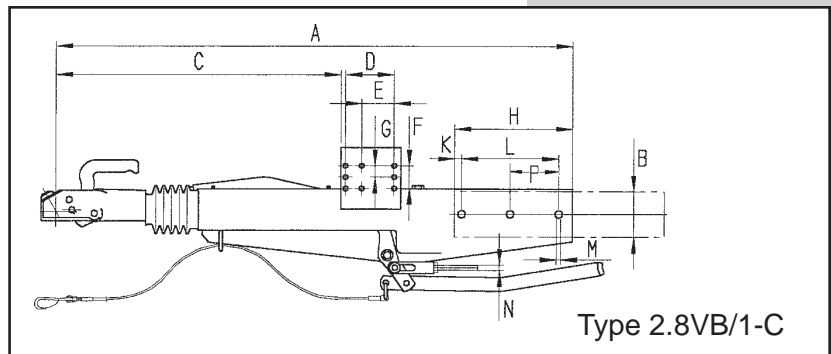

AL-KO Overrun System

Specification and Technical Data

Vehicle Technology

The AL-KO overrun device is designed for use with axles and wheel brakes from the AL-KO range, but are equally suited for use with non AL-KO axles and wheel brakes, providing all the technical requirements are met. Our technical department will be pleased to assist you.

- Auto-reverse for trailers over 25 km/h
- Power handbrakes on all types
- New generation coupling head with visual and audible safety indicators
- Two security devices and the AL-KO Safety ball ensure complete peace of mind. Insurance discounts may be negotiated on fitment of the AL-KO Safety device
- Heavy duty jockey/prop clamp brackets
- Supplied complete with breakaway cable and welded support bracket.
- Full EU and German TUV type approvals

Also available from AL-KO

- Delta connection overrun hitches
- Axles
- Fixed/Adjustable Height T-pole chassis
- Wheels and Tyres
- Unbraked Couplings
- Corner Steadies
- Mudguards
- Lighting
- Winches
- Jockey Wheels
- Wheel Chocks
- Stabilisers
- Security Devices

Part No	Type	Cap Kg	A	B	C	D	E	F	G	H	K	L	M	N	P	Padlock	AL-KO Safety	Nose Load Kg	Weight Kg	AL-KO Safety Ball (24)	Compatible Brake Type
645776	60S/2	450-750	782	60	412	105	70	-	-	155	15	120	12.5	M10	-	641257	249818	75	10	247104	1636G/1637
645777	60S/2	450-750	782	70	412	105	70	-	-	155	15	120	12.5	M10	-	641257	249818	75	11	247104	1636G/1637
645044	90S/3	700-1000	782	60	412	105	70	-	-	155	15	120	12.5	M10	-	641257	249818	75	11	247104	1637/2051
645045	90S/3	700-1000	782	70	412	105	70	-	-	155	15	120	12.5	M10	-	641257	249818	75	11	247104	1637/2051
626589	161S	950-1600	822	70	487	105	70	50	25	155	15	120	12.5	M10	-	641257	246961	100	15	247104	1637/2051
645046	161S	950-1600	822	70	487	105	70	50	25	155	15	120	12.5	M10	-	641257	246961	100	15	247104	2361
648018	161S	950-1600	1022	82	487	105	70	50	25	265	25	210	15	M10	105	641257	246961	100	18	247104	1637/2051
626590	161S	950-1600	897	100	727	105	70	50	25	188	18	150	16.2	M10	-	641257	246961	100	16	247104	1637/2051
645047	161S	950-1600	897	100	727	105	70	50	25	188	18	150	16.2	M10	-	641257	246961	100	16	247104	2361
648014	251S	1500-2600	1022	82	726	105	70	50	25	265	25	210	15	M10	105	641257	246961	100	22	247104	1637/2051
626588	251S	1500-2600	896	100	726	105	70	50	25	188	18	150	16.2	M10	-	641257	246961	100	20	247104	1637/2051
645048	251S	1500-2600	896	100	726	105	70	50	25	188	18	150	16.2	M10	-	641257	246961	100	20	247104	2361
626088	2.8VB/1-C	2500-3500	1099	120	850	105	70	50	25	265	25	210	16.2	M12	105	641257	-	150	31	247104	2361

In line with our company policy of constant improvement, we reserve the right to change the specifications without notice.

Your Choice for all Applications

AL-KO Kober Limited, South Warwickshire Business Park, Kineton Road, Southam, Warwickshire, CV47 0AL
Tel: (01926) 818500 Fax: (01926) 818562
www.al-ko.co.uk mail@al-ko.co.uk 09/00