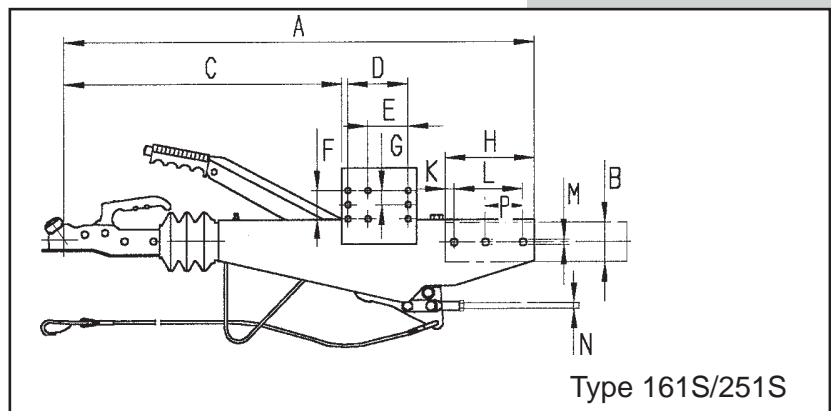

AL-KO Overrun System

Specification and Technical Data

Vehicle Technology

The AL-KO overrun device is designed for use with axles and wheel brakes from the AL-KO range, but are equally suited for use with non AL-KO axles and wheel brakes, providing all the technical requirements are met. Our technical department will be pleased to assist you.

- Auto-reverse for trailers over 25 km/h
- Power handbrakes on all types
- New generation coupling head with visual and audible safety indicators
- Two security devices and the AL-KO Safety ball ensure complete peace of mind. Insurance discounts may be negotiated on fitment of the AL-KO Safety device
- Heavy duty jockey/prop clamp brackets
- Supplied complete with breakaway cable and welded support bracket.
- Full EU and German TUV type approvals

Also available from AL-KO

- Delta connection overrun hitches
- Axles
- Fixed/Adjustable Height T-pole chassis
- Wheels and Tyres
- Unbraked Couplings
- Corner Steadies
- Mudguards
- Lighting
- Winches
- Jockey Wheels
- Wheel Chocks
- Stabilisers
- Security Devices

Part No	Type	Cap Kg	A	B	C	D	E	F	G	H	K	L	M	N	P	Padlock	AL-KO Safety	Nose Load Kg	Weight Kg	AL-KO Safety Ball (24)	Compatible Brake Type
645776	60S/2	450-750	782	60	412	105	70	-	-	155	15	120	12.5	M10	-	641257	249818	75	10	247104	1636G/1637
645777	60S/2	450-750	782	70	412	105	70	-	-	155	15	120	12.5	M10	-	641257	249818	75	11	247104	1636G/1637
645044	90S/3	700-1000	782	60	412	105	70	-	-	155	15	120	12.5	M10	-	641257	249818	75	11	247104	1637/2051
645045	90S/3	700-1000	782	70	412	105	70	-	-	155	15	120	12.5	M10	-	641257	249818	75	11	247104	1637/2051
626589	161S	950-1600	822	70	487	105	70	50	25	155	15	120	12.5	M10	-	641257	246961	100	15	247104	1637/2051
645046	161S	950-1600	822	70	487	105	70	50	25	155	15	120	12.5	M10	-	641257	246961	100	15	247104	2361
648018	161S	950-1600	1022	82	487	105	70	50	25	265	25	210	15	M10	105	641257	246961	100	18	247104	1637/2051
626590	161S	950-1600	897	100	727	105	70	50	25	188	18	150	16.2	M10	-	641257	246961	100	16	247104	1637/2051
645047	161S	950-1600	897	100	727	105	70	50	25	188	18	150	16.2	M10	-	641257	246961	100	16	247104	2361
648014	251S	1500-2600	1022	82	726	105	70	50	25	265	25	210	15	M10	105	641257	246961	100	22	247104	1637/2051
626588	251S	1500-2600	896	100	726	105	70	50	25	188	18	150	16.2	M10	-	641257	246961	100	20	247104	1637/2051
645048	251S	1500-2600	896	100	726	105	70	50	25	188	18	150	16.2	M10	-	641257	246961	100	20	247104	2361
626088	2.8VB/1-C	2500-3500	1099	120	850	105	70	50	25	265	25	210	16.2	M12	105	641257	-	150	31	247104	2361

In line with our company policy of constant improvement, we reserve the right to change the specifications without notice.

Your Choice for all Applications

AL-KO Kober Limited, South Warwickshire Business Park, Kineton Road, Southam, Warwickshire, CV47 0AL
Tel: (01926) 818500 Fax: (01926) 818562
www.al-ko.co.uk mail@al-ko.co.uk 09/00